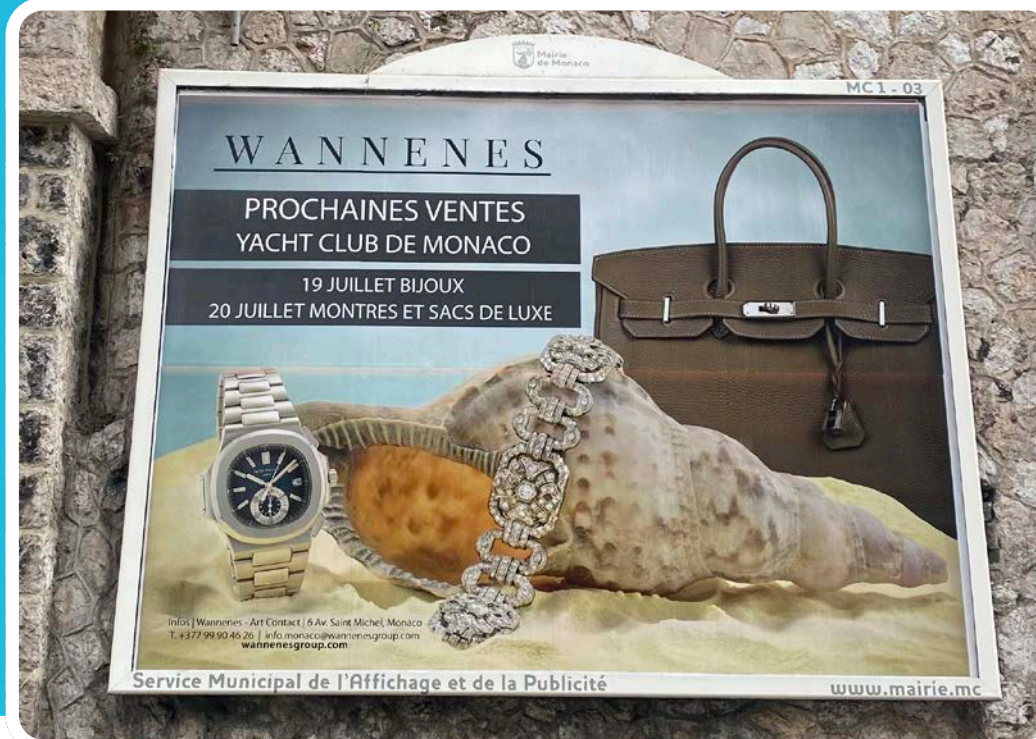

4x3 PANELS

7 DAYS

► 5 PANELS NETWORK

Format 400 x 300 cm (12 m²)

Monte-Carlo 1 - Starts Tuesdays

Monte-Carlo 2 - Starts Wednesdays

Monte-Carlo 3 - Starts Thursday

Prices : 2 652 € (plus tax)*

Print : 305 € (plus tax)

* 50% higher in the week of the Grand Prix and the Yacht Show and 25% higher in the week of the Historic GP or Electric GP